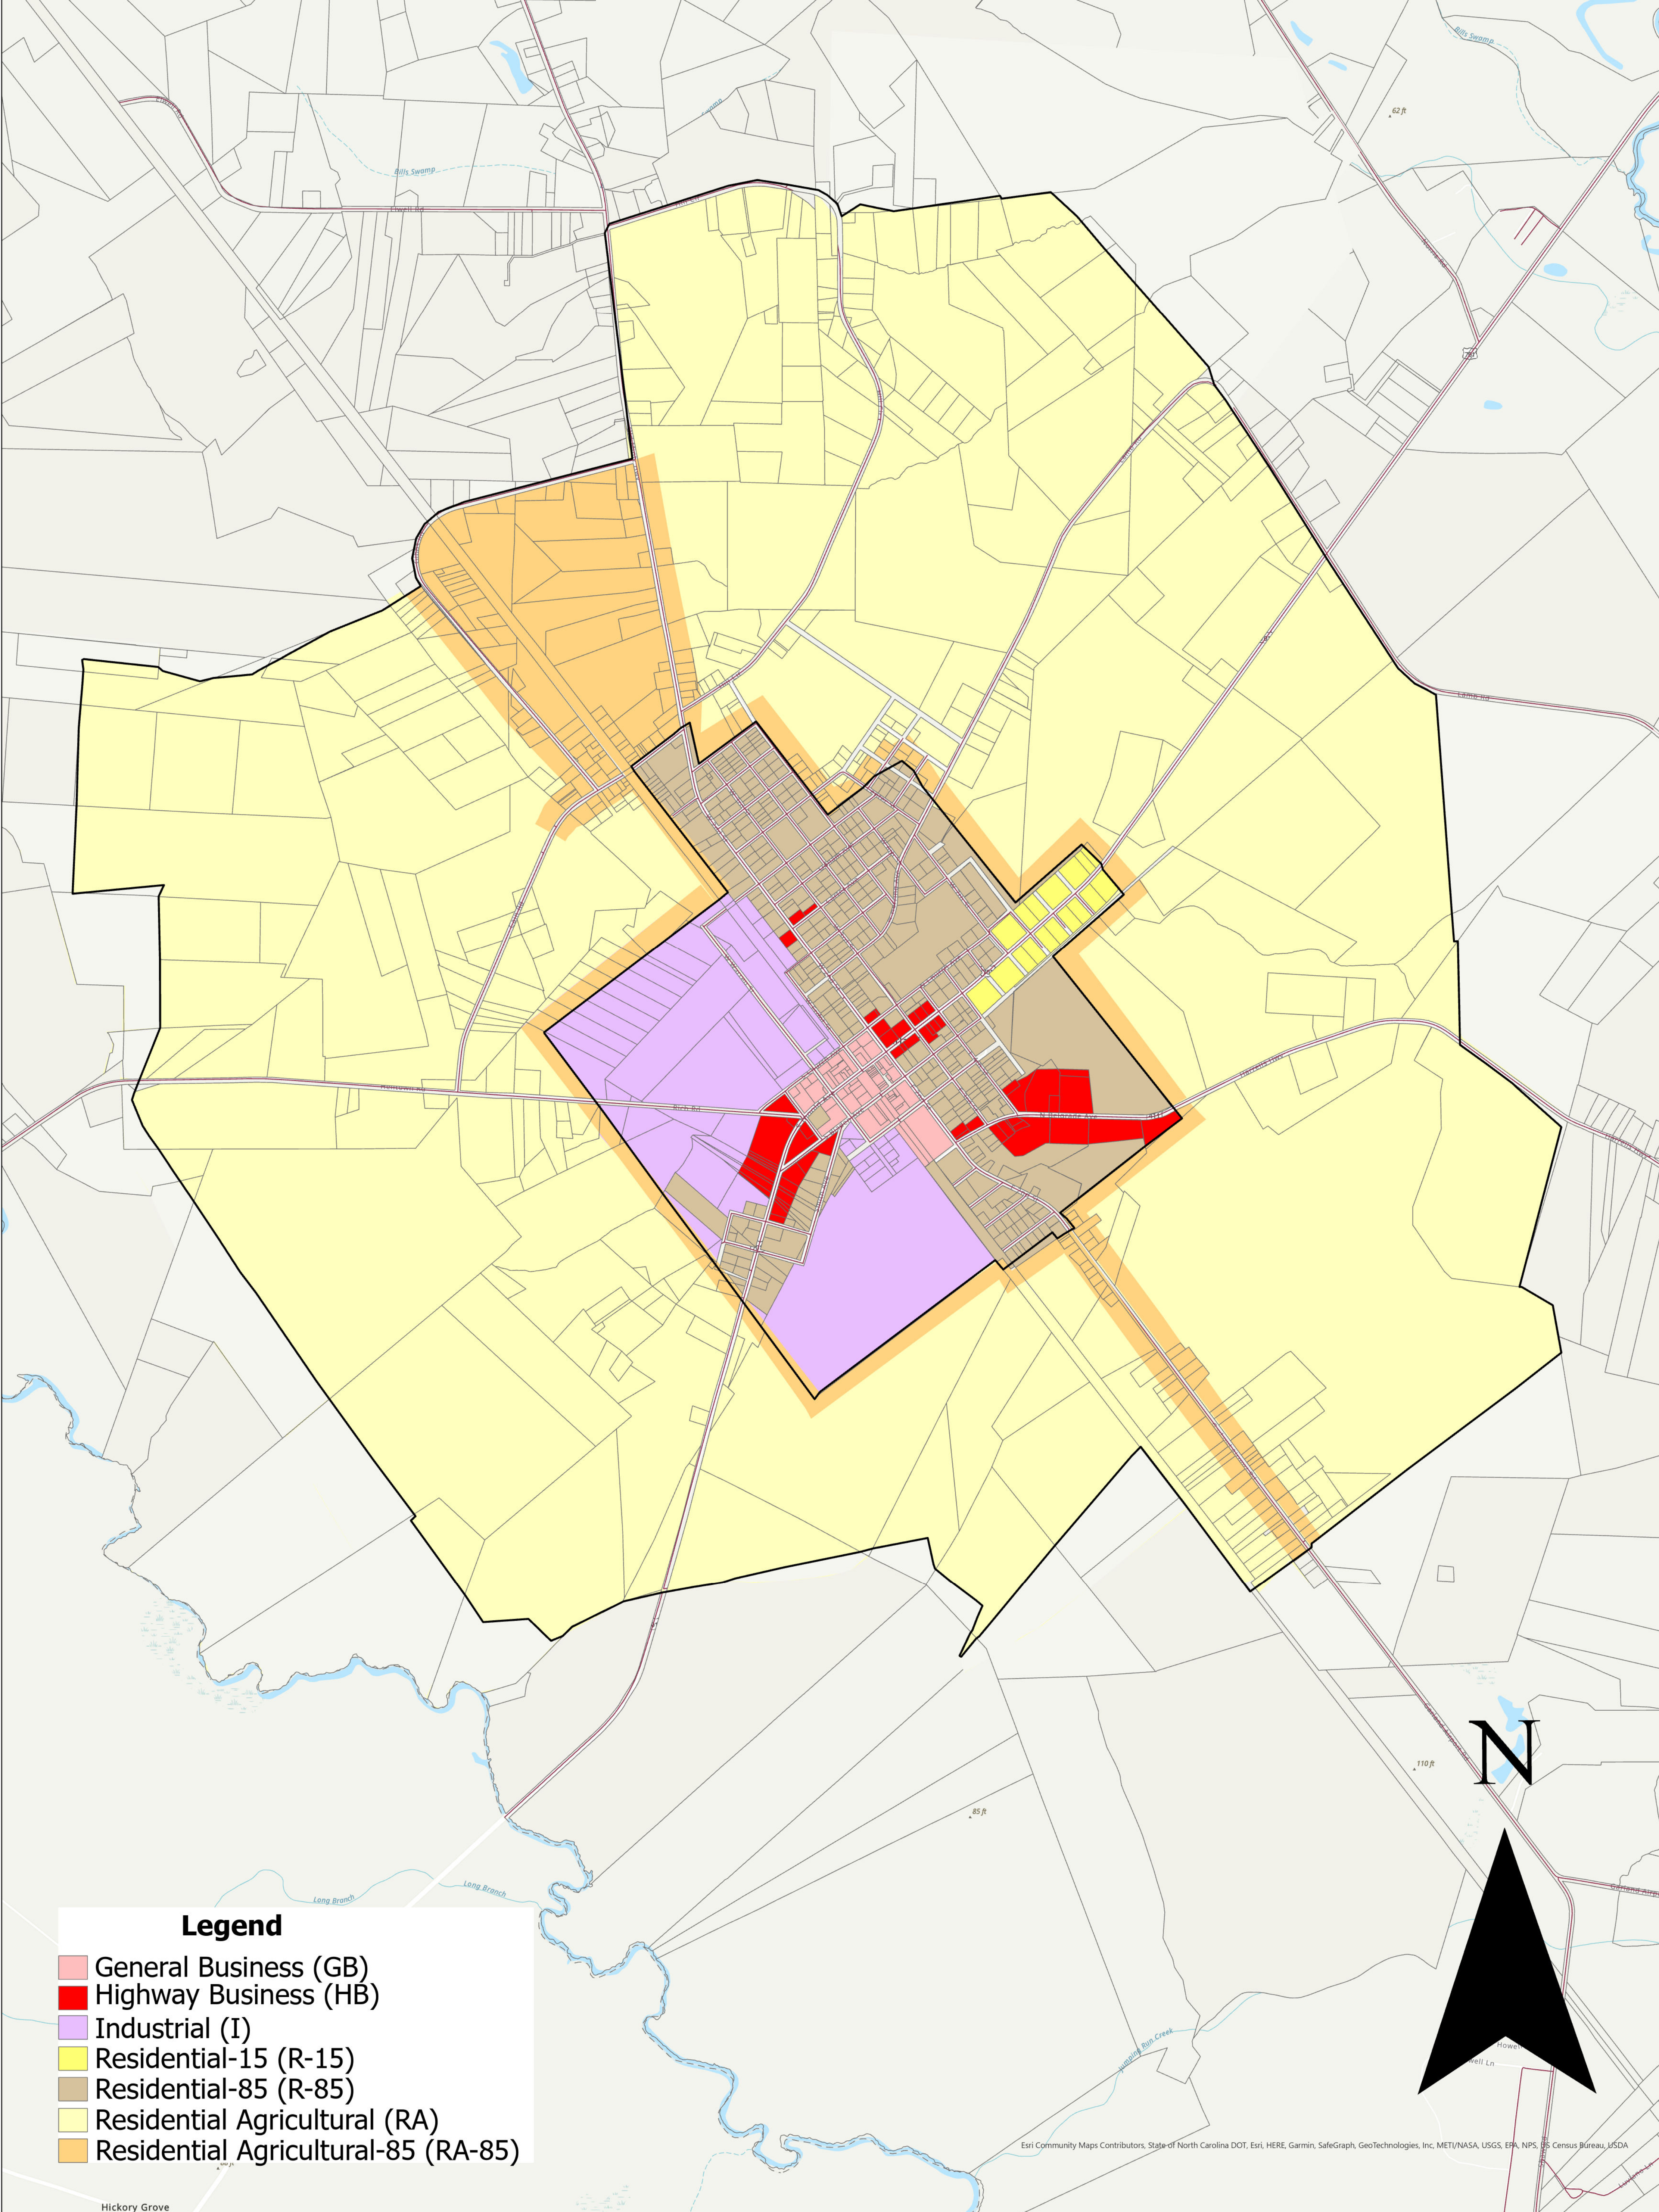

Town of Garland Zoning Map 10/13/2023

Legend

- General Business (GB)
- Highway Business (HB)
- Industrial (I)
- Residential-15 (R-15)
- Residential-85 (R-85)
- Residential Agricultural (RA)
- Residential Agricultural-85 (RA-85)